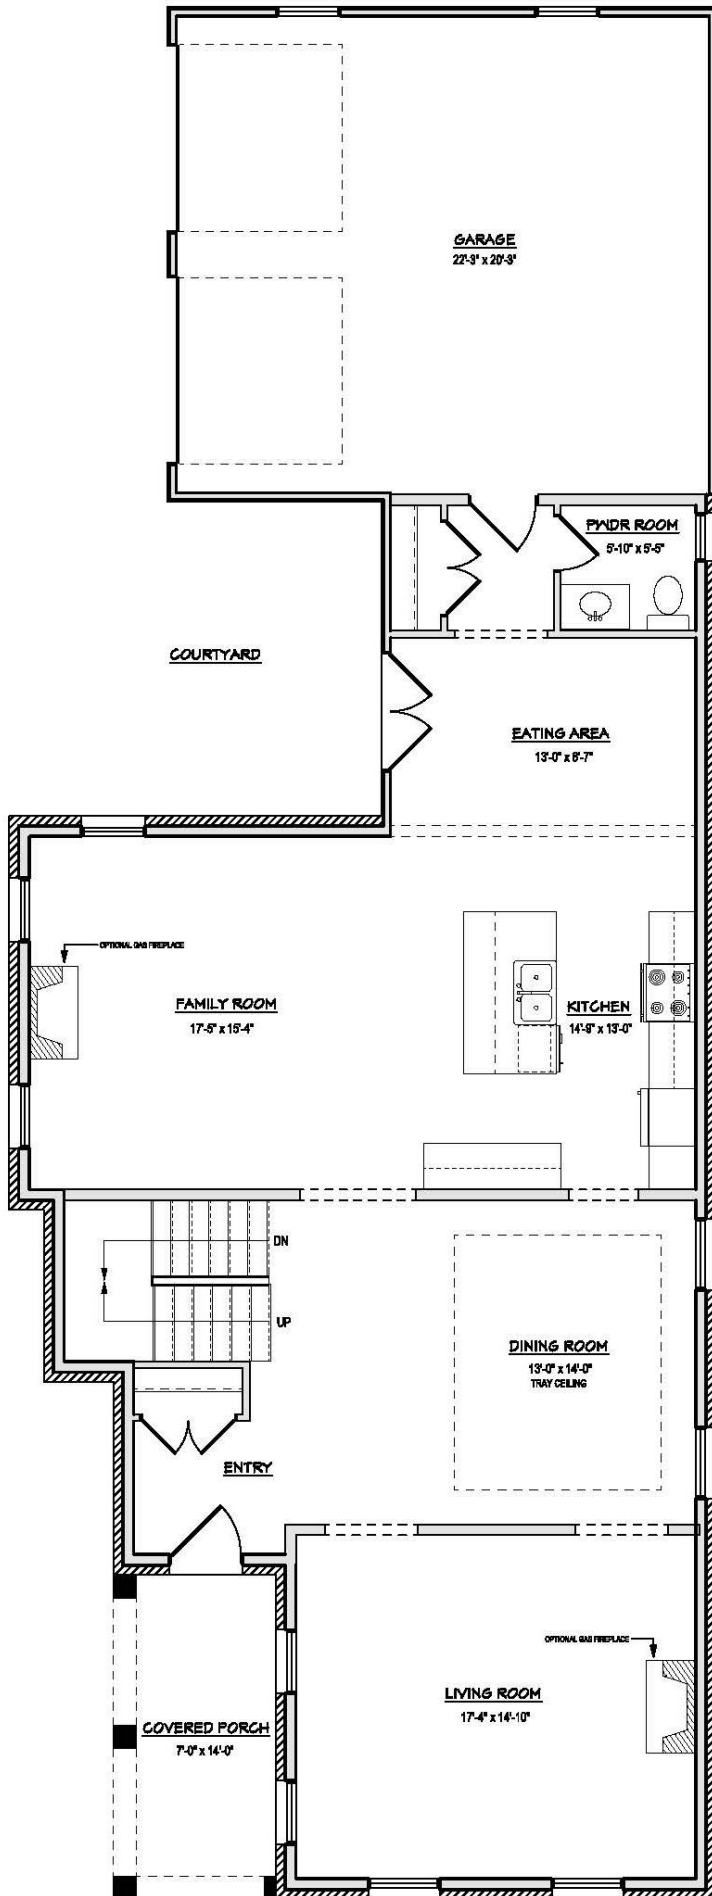

ARTIST CONCEPT

BUILDING EXCELLENCE

STALWOOD
HOMES

THE LAKEPORT ESTATE

CEDAR SHORE
RESIDENCES

BUILDING EXCELLENCE

CEDAR SHORE
RESIDENCES

Main Floor 1424 sq.ft.

Upper Floor 1216 sq.ft.