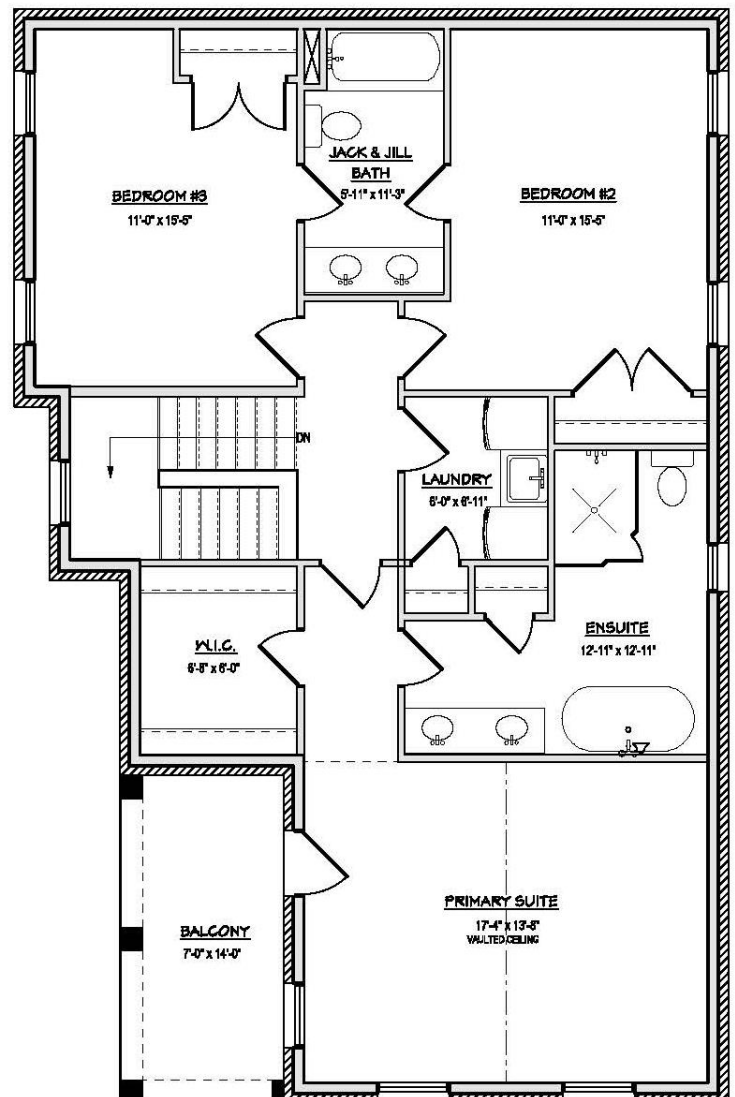

ARTIST CONCEPT

BUILDING EXCELLENCE

STALWOOD
HOMES

THE LAKEPORT ESTATE

CEDAR SHORE
RESIDENCES

BUILDING EXCELLENCE

CEDAR SHORE
RESIDENCES

Main Floor 1424 sq.ft.

Upper Floor 1216 sq.ft.